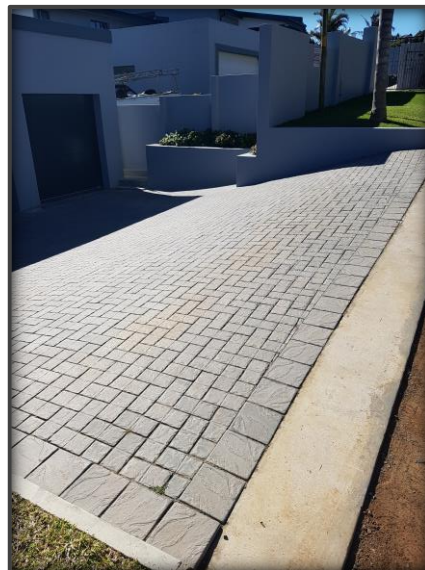

PAVERS

DECORATIVE PAVERS

**EASTERN CAPE SUPPLIERS OF
TOP QUALITY
PRECAST CONCRETE PRODUCTS.**

ABOUT

An outstanding product, ideal finishers for upmarket driveways, walkways and pathways with a textured finish. Please enquire for more information on our full range or visit our website.

Product Code: TC 200/100

Length: 200mm

Width: 100mm

Height: 50mm

Per m²: 50

DECORATIVE PAVERS

SPECIFICATIONS

Ideal for Driveways, Garden Paths & Walkways. Hand cast quality concrete pavers in a variety of sizes and colours with an upmarket finish. Please enquire for more information on our full range or visit our website.

PAVER SIZE:

Product Code: TPCOPPING
Length: 200mm
Width: 150mm
Height: 50mm
Per running meter: 5

CAST TO LAST

Ideal for Driveways, Patios, Walkways & Paths, Living rooms, Indoor & Outdoor areas. Available in an array of styles and colours. With a textured or smooth finish, in a variety of different sizes.